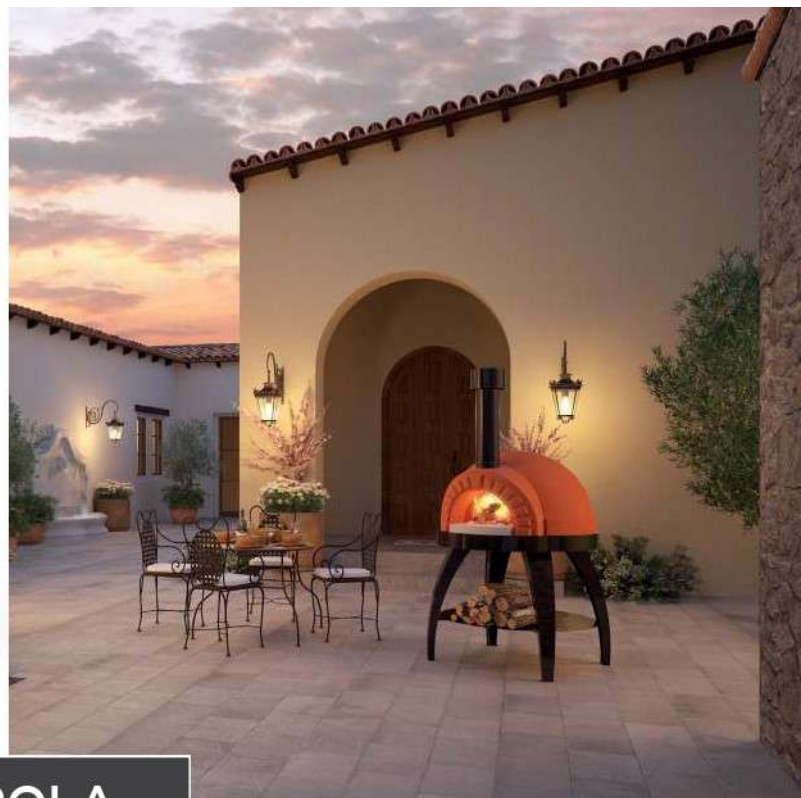

HORNO A LEÑA CUPOLA 1.900 EUROS

Dimensions: 105x105x122,5h cm
Cooking floor: ø 70 cm

CUPOLA

Dimensions: 105x105x197h cm
Cooking floor: ø 70 cm

Calpellet