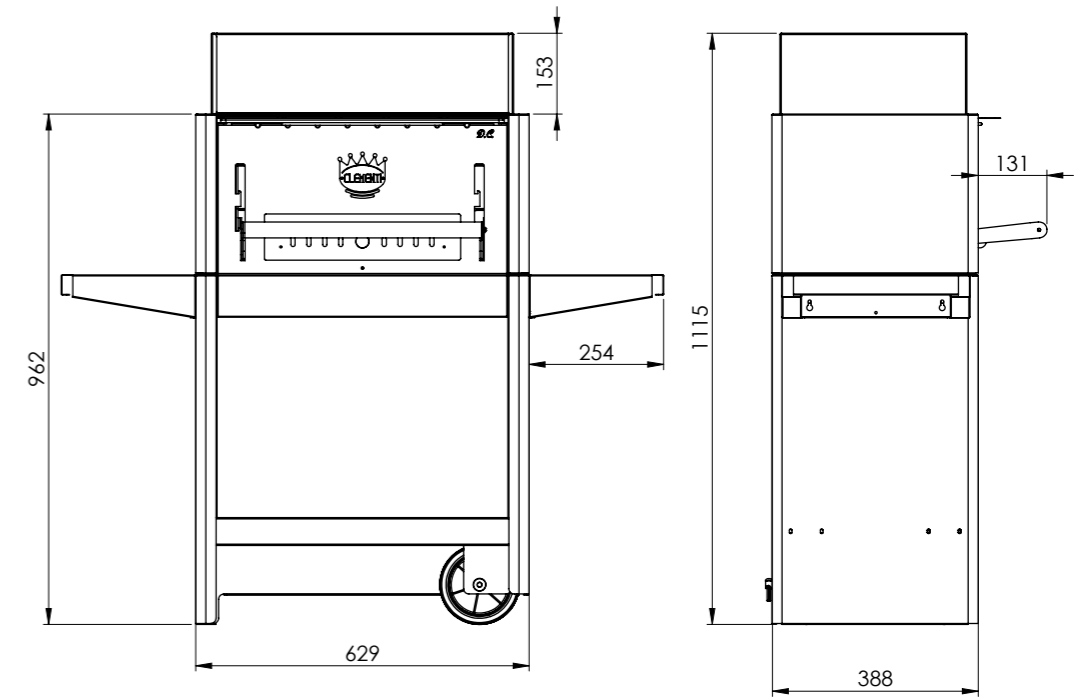

CARBON

BARBECUE A CARBONELLA
carbon barbeque

PESO / weight 50 kg

Dimensione
camera cottura

L53,5 x P34

CARBON

Cod.

B028

DIMENSIONI GRIGLIA
Grill Dimensions
53,5x34 cm

BATI CARBON

BARBECUE A CARBONELLA
carbon barbeque

PESO / weight 50 kg

BATI CARBON 80			BATI CARBON 100		
Compatibile con	Cod.	€	Compatibile con	Cod.	€
MASTER 45x80 - 50x80	BATI CARBON 80	565,00	MASTER 50x100	BATI CARBON 100	585,00
SMART 45x80	BATI CARBON 80	565,00	SMART 45x100	BATI CARBON 100	585,00
SUPERMASTER 70x80	BATI CARBON 80	565,00	SUPERMASTER 70x100	BATI CARBON 100	585,00

Available with indirect wood fired
ovens with cooking chamber
depth 80 cm or 100 cm.