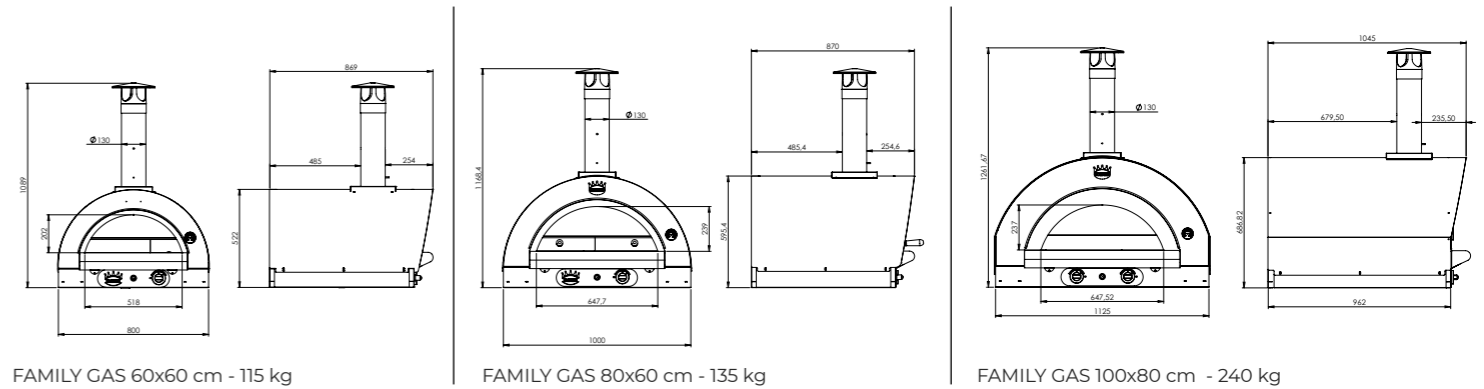

FAMILY

CAMERA COTTURA
Cooking chamber

60x60 cm
80x60 cm
100x80 cm

FAMILY a gas

FAMILY tetto inox 304 a gas

Dimensione camera cottura	Cod.	Gas €	Cod.	Gas €
L60 x P60	FAMILY60GAS	1.895,00	FAMILYTINOX60GAS	1.986,00
L80 x P60	FAMILYGAS	2.200,00	FAMILYGASTINOX	2.250,00
L100 x P80	MAXIFAMILYGAS	3.770,00	MAXIFAMILYTINOXGAS	3.902,00